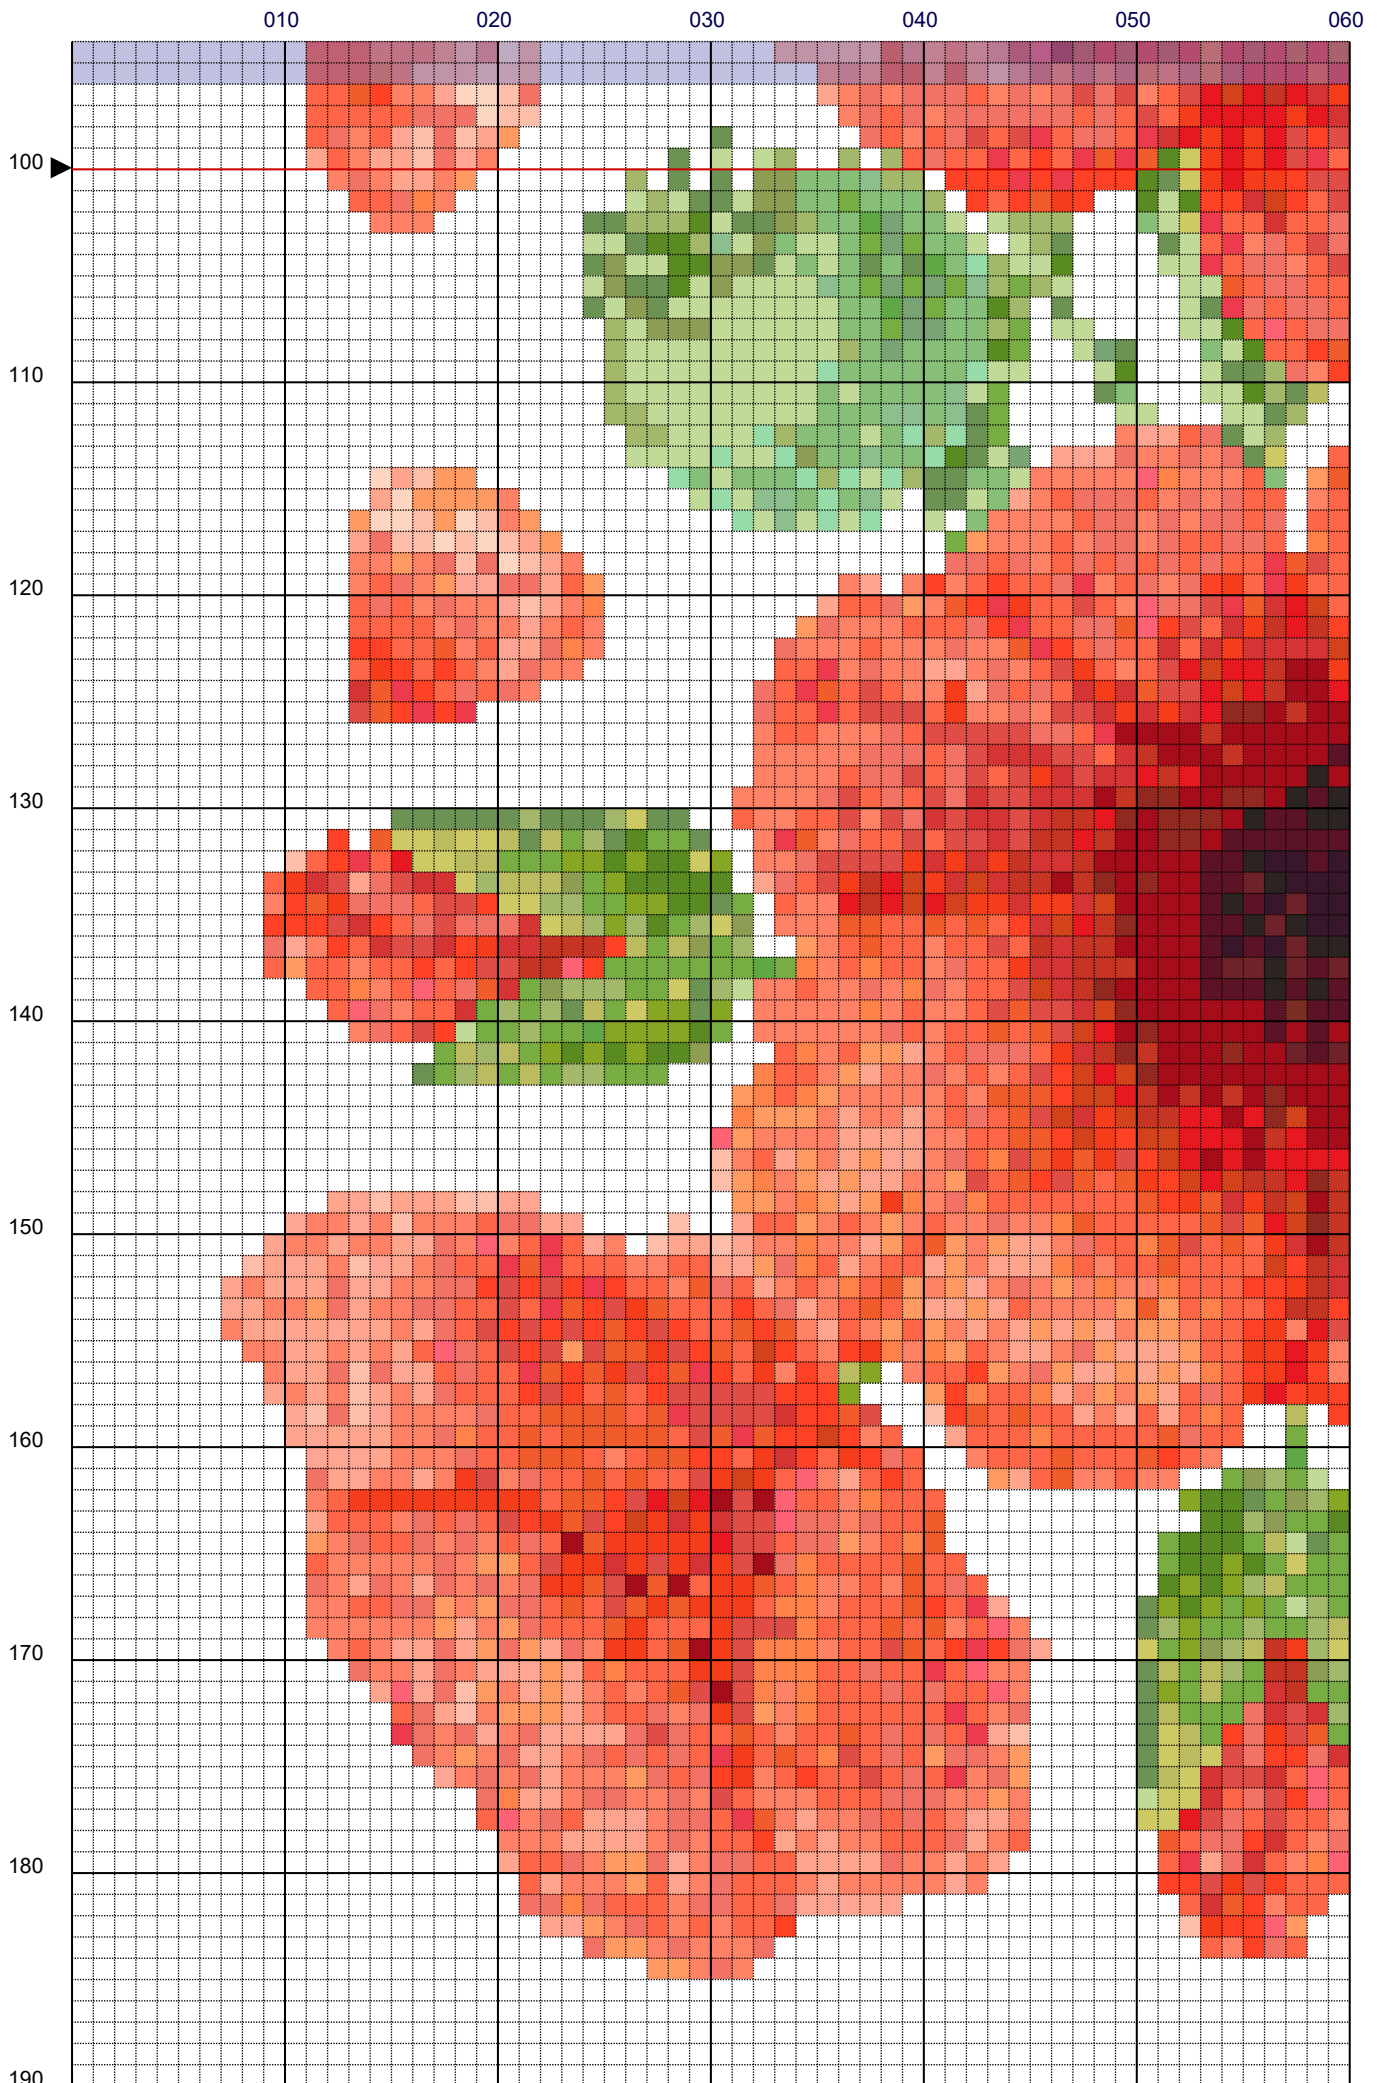

Anzac 2020 Freebie